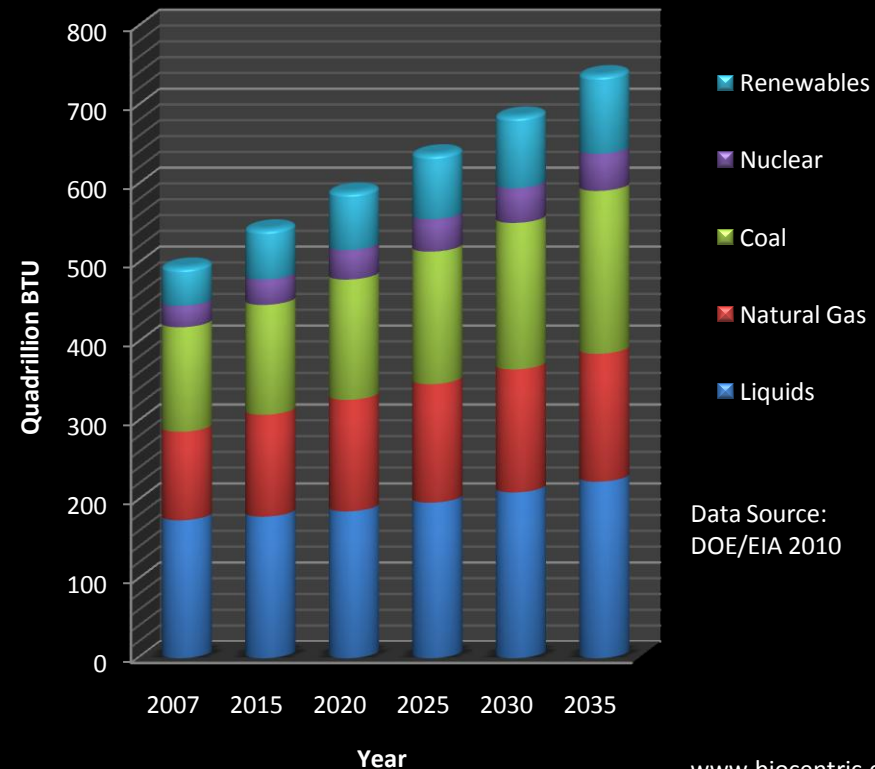

The worlds wealthiest 1 billion people(earning>\$12,129/yr) consume the entire earth's sustainable yield annually. Human consumption is currently over 20% of sustainable yield

World GDP

Projected World Energy Consumption

www.biocentric.ca

www.biocentric.ca

* 1978 is the year humans claimed the entire sustainable yield of Earth