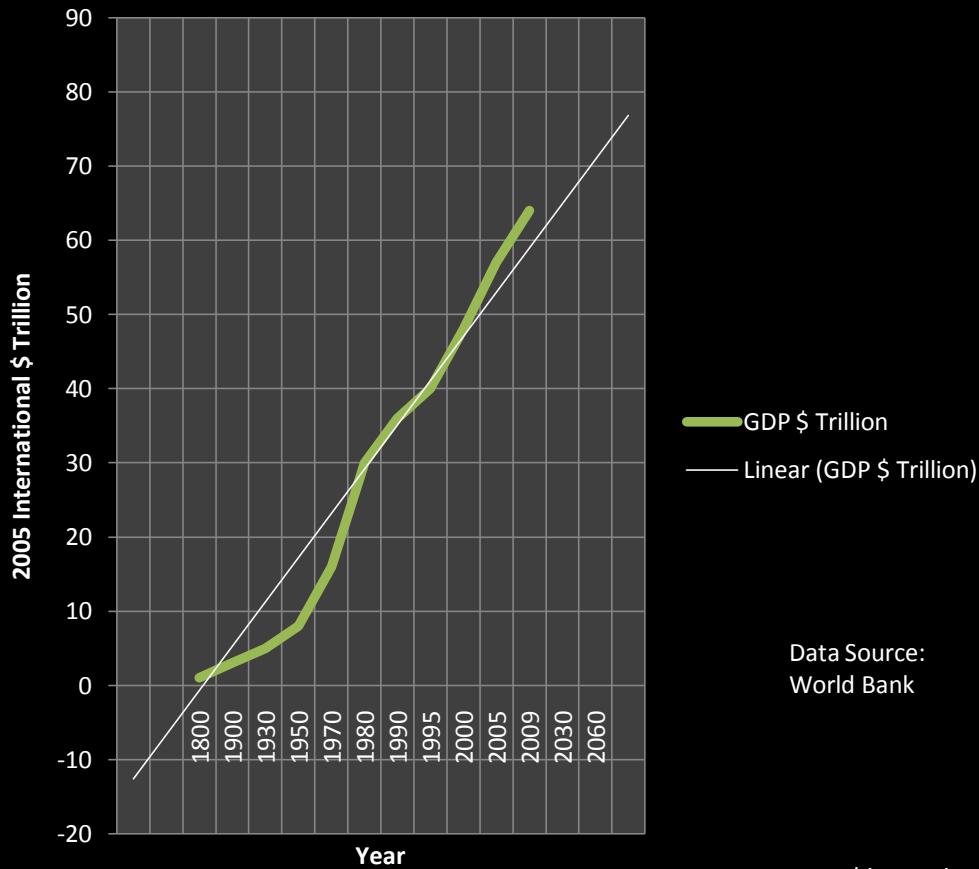

The worlds wealthiest 1 billion people(earning>\$12,129/yr) consume the entire earth's sustainable yield annually. Human consumption is currently over 20% of sustainable yield

World GDP

Projected World Energy Consumption

www.biocentric.ca

www.biocentric.ca

* 1978 is the year humans claimed the entire sustainable yield of Earth